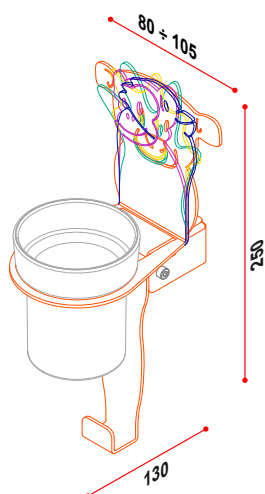

Cup holder modules "Jungle"

The cup holder modules have shapes recalling phytomorphic, zoomorphic or abstract figures. The choice of the word "Jungle" to identify these modules of the children Collection "BagnoCucciolo" is inspired by the famous novel of Rudyard Kipling "The Jungle Book".

Each module is composed by two elements, the hook and the figure, in epoxy powder painted steel, the cup is in polyamide-6.

The proposed figures are 5: "Orso" (Bear), "Scimmia" (Monkey), "Fiore" (Flower), "Foglia" (Leaf), "Stella" (Star) in the specific colours indicated in the colour card here at foot.