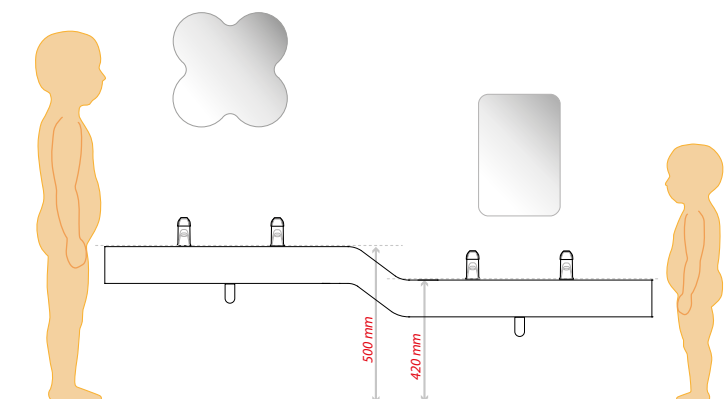

F44ATS02 Shaped mirror

H50GBS21 Multicoloured water mixer

B41EBD14 Decorated shelf with robe hooks

Code: B44CNM15

Series: Birdo®

Sizes [L x H x D] 1800x420x220 [mm]

Weight 30 Kilos

Acrylic stone rectangular console, with double basin at different height, white colour basin top, side and front parts in the following colours: "Pale Green", "Dark Lilac", "Bright Red", "Orange Red", "Banana Yellow" and "Green Yellow". This article can be customised on request as far as sizes and shapes. Half polished top finish, elegant and fit for every kind of furnishing, particularly suitable for children school installation. The item is equipped with epoxy powder painted steel brackets for wall fixing.