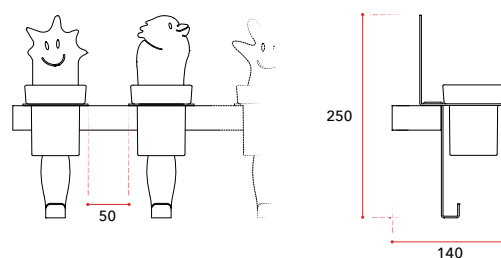

Bar with cup holder modules "Jungle"

Bar with cup holder modules equipped with robe hooks.

The bar is composed by one straight bar and two corner shaped end parts in epoxy powder painted aluminum. The bar size is 30 x 20 mm and 40 mm wall distance. The cup holder modules have shapes recalling phytomorphic, zoomorphic or abstract figures. The choice of the word "Jungle" to identify these modules of the children Collection "BagnoCucciolo" is inspired by the famous novel of Rudyard Kipling "The Jungle Book". Each module is composed by two elements, the hook and the figure, in epoxy powder painted steel, the cup is in polyamide-6. The standard bars have presetted module combinations, on demand alternative combinations may be requested.

The fixing bar is available in two colours: B7 "Capri Blue" or P7 "Pink". Therefore when ordering please replace the prefix "xx" with the code of the selected colour.

Sizes in millimeters