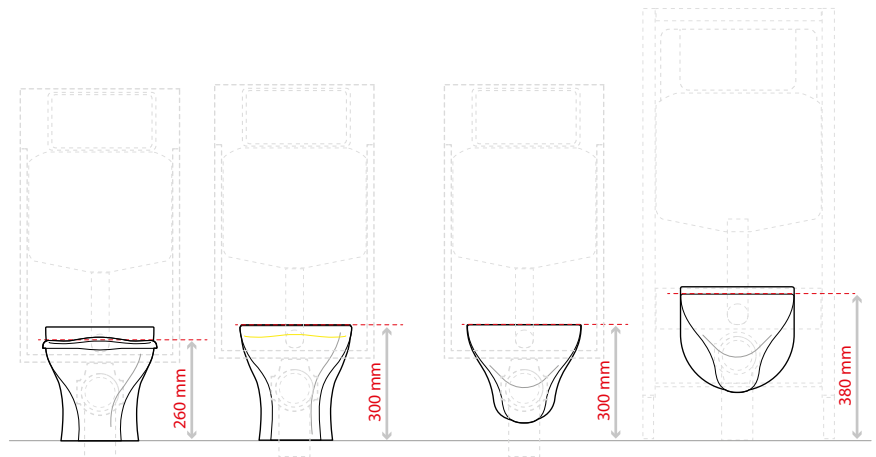

Code: B44CAS03

Series: Millepiedi

Sizes [L x H x D] 290x540x295 [mm]

Weight 9.5 Kilos

Hanging WC-bowl for children use in white Vitreous-China, extended body, elegant and fit for every kind of furnishing.

This item is foreseen for the installation of a wooden seat cover in white or light blue or pink polyester finish. Alternatively a yellow polyurethane cover can be used.

The sizes in the diagram refer to the maximum installation heights for children sanitaryware. The WC-bowl can be installed on a Geberit wall unit such as "Combifix" or "Duofix".