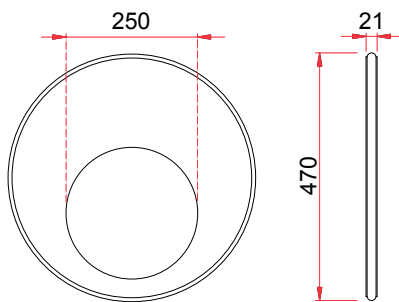

## Mirror "MIMETICO"

Mirror with chipboard frame joined to a HPL panel with engraved decoration, 250 mm diameter, mirror in 5 mm thickness safety glass. External profile in soft vinyl.

These mirrors are designed for enabling the child to identify himself with the character reproduced on the decoration.