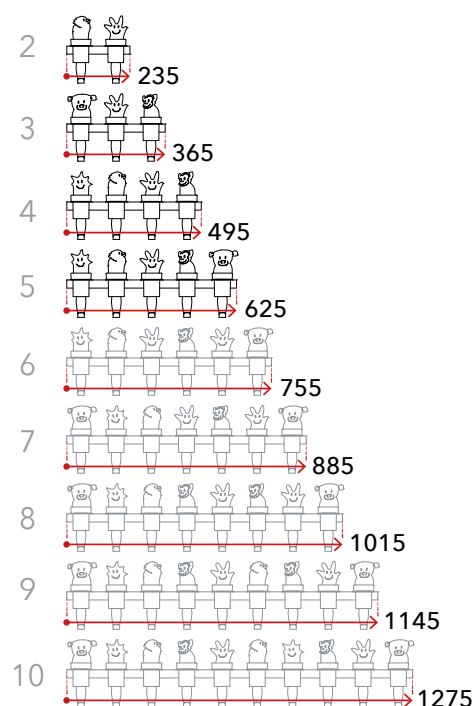

The left above numbers identify the number of modules, the right ones the centre to centre distance in millimeters. The grey drawings identify the combinations available only on demand.