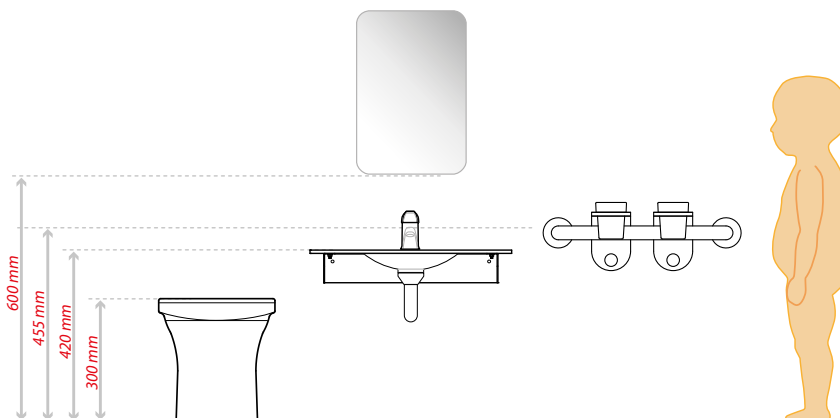

## Installation of a bathroom for children

The study of a bathroom fit for children use, from 3 to 6 years old, is an important challenge for the Designer.

Unfortunately at the age from 6 to 10 children are addressed to use the adult bathroom, particularly in public areas such as malls and service areas. Furthermore the

planning of children bathrooms is complicated by the different body structure of the child, which may be substantially different even at the same age.

The word childhood generally refers to children from 0 to 10 years old.

Ponte Giulio offers a range of products suitable for the second level of childhood, from 3 to 5 years, and for the first step of the third level of childhood, from 6 to 10 years.

Hereunder are indicated some sizes for the installation of sanitaryware and relevant accessories in the children bathrooms. Based upon the body structure differences between one age and the other, we have studied two kind of proposals, one for children up to 3 years and one up to 6 years old. These are only suggestions and can not be considered binding.