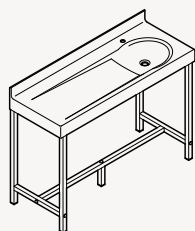

Acrylic stone baby changing wash basin top with floor supporting structure

B46EDR03 [LxPxH] 1400x530x900 mm
B46EDL03 [LxPxH] 1400x530x900 mm

Single lever water mixer

H50GBS21 [LxPxH] 50x151x118 mm

Single lever water mixer

H50GBS22 [LxPxH] 50x151x118 mm

Single lever water mixer

H50GBS31 [LxPxH] 50x151x120 mm

Single lever water mixer

H51GBW01 [LxPxH] 50x151x120 mm

Single lever timed flow water mixer

H51GCW01 [LxPxH] 50x151x120 mm