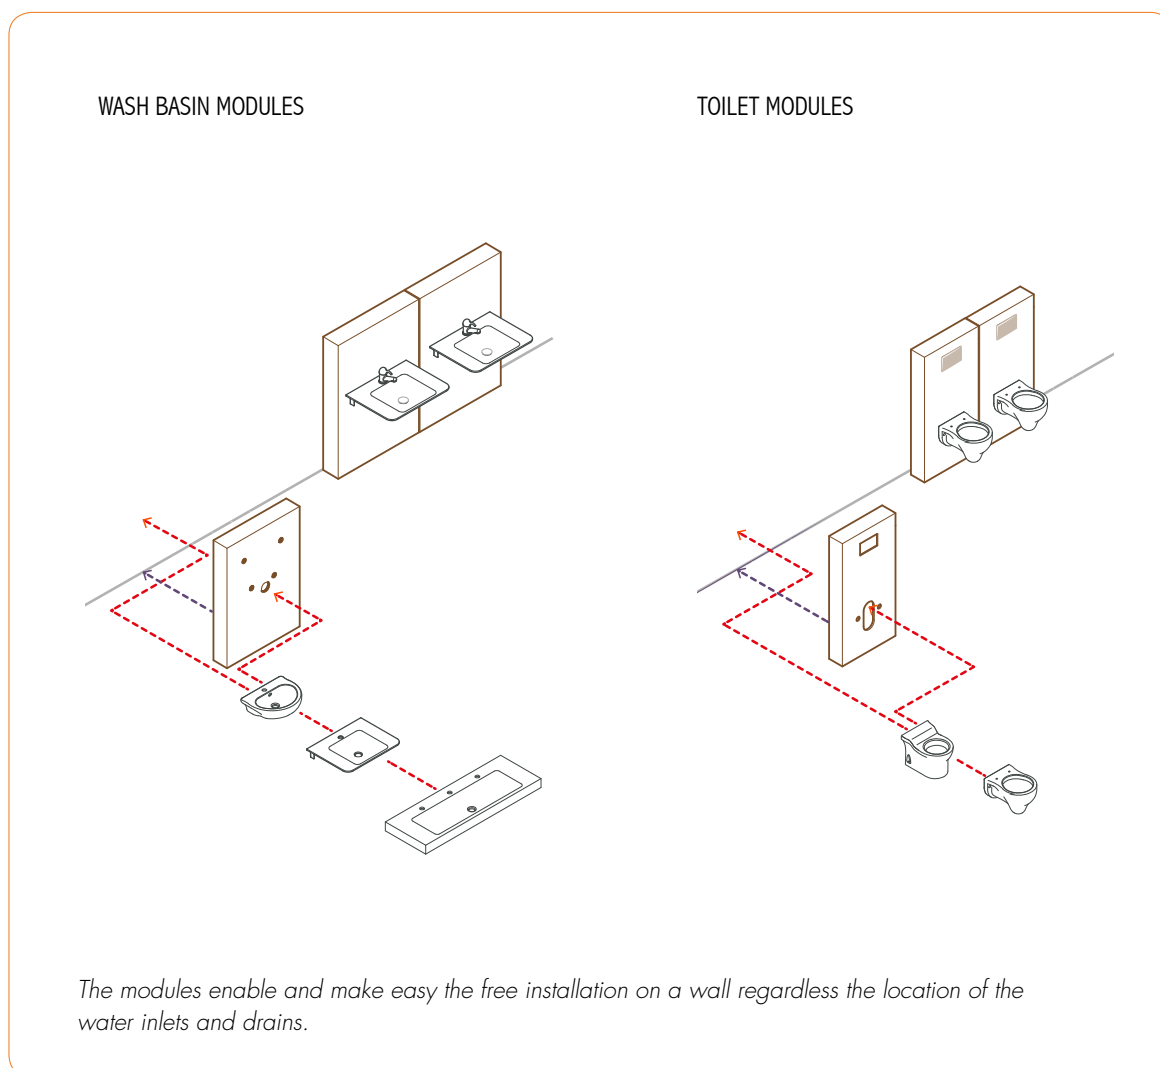

Wash basin and WC-bowl supporting modules

These modules fit for wash basin and WC-bowl installation give some relevant advantages: an excellent solution for drain location, an easy access for repairing and maintenance.

Taking into account that children sometime may throw some objects in the drain, thanks to the use of these modules and foreseeing some

specific arrangements, the risk of obstruction may be avoided.

Last but not least the use of these modules allows the free installation of the sanitaryware keeping a centralised presetted location of drains without being obliged to execute any masonry.