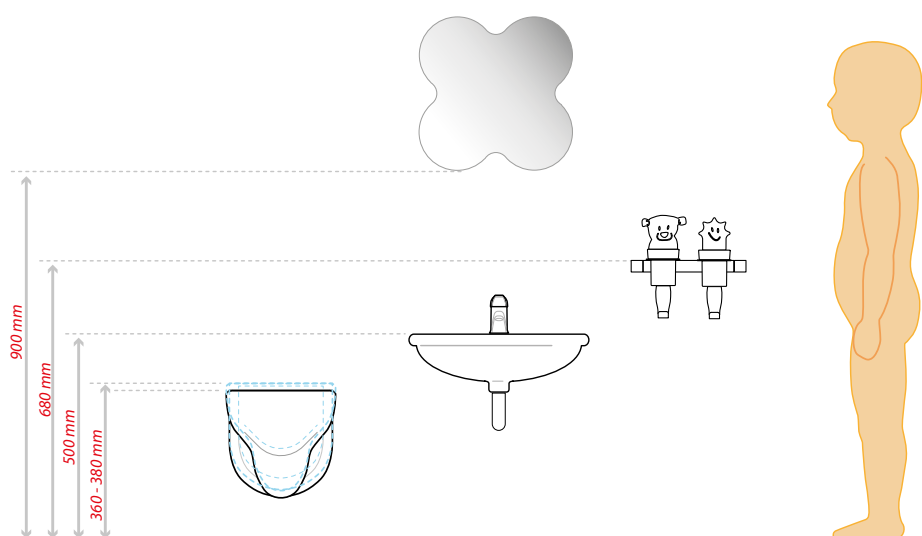

Suggestion for bathroom installation for children up to 6 years old

Age	Girls cm	Boys cm
3	85-100	86-102
4	92-108	93-109
5	97-115	98-116
6	103-122	105-124

The table shows the different heights of a child between 3 and 6 years.