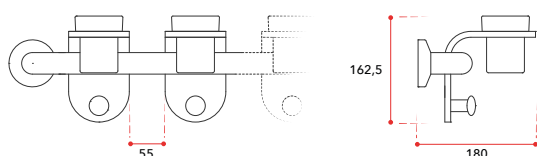

Bar with cup holder modules "Arcobaleno"

Bar with cup holder modules equipped with robe hooks.

The bar is in galvanized steel coated with vinyl. The wall fixing kit is composed by steel flange, polyamide-6 counter-flange and polyamide-6 flange cover.

The cup holder modules with robe hooks, located at a distance of 80 mm one from the other, are in acrylic stone, the cups and hooks in polyamide-6.

The cup and hooks are available in the following colours proposed in presetted fix combination: B1 Blue, R1 Bright Red, G1 Pastel Green, P1 Pink, G1 Grassy, B2 Pastel Light Blue, Y3 Light Yellow, P4 Prune, W1 White, Y1 Yellow Sun.

Sizes in millimeters

1		300
2		400
3		500
4		700
5		800
6		1000
7		1163
8		1321
9		1469
10		1617

The left above numbers identify the number of modules, the right ones the centre to centre distance in millimeters.