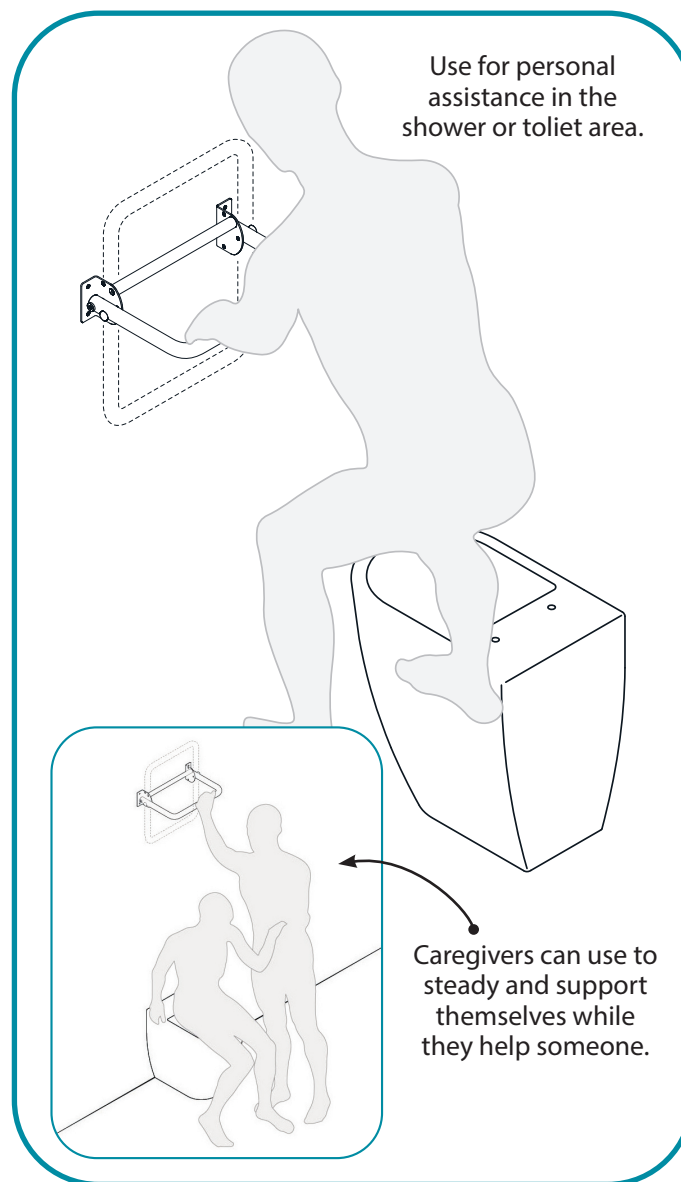

# INTRODUCING ... Stainless Steel Locking Support Grab Bar

- Designed for when someone needs help PULLING themselves up from a seated position.
- This unique grab bar is 17½" wide and 12" deep, folds up or down for storage and easily locks in place with a pin.
- Mount across from the toilet and use to pull up from sitting or lower onto the toilet.
- Use in the shower and never worry about rust due to Stainless Steel construction.
- Help caregivers to steady and support themselves.
- Designed for pulling and lowering.
- Two finishes: N1 Satin/Brushed Nickel and W2 Painted White.
- 450-lb. horizontal (pulling) capacity and 250-lb. vertical load capacity.

**G56UGH01N1**  
Satin / Brushed Nickel Finish

**G06UGS01W2**  
Painted White Finish

Count on Ponte Giulio for all your Bathroom Safety Products.  
For more information or to order a Folding Grab Bar, call 262-522-6687 or  
email [becky.wright@PonteGiulioUSA.com](mailto:becky.wright@PonteGiulioUSA.com)