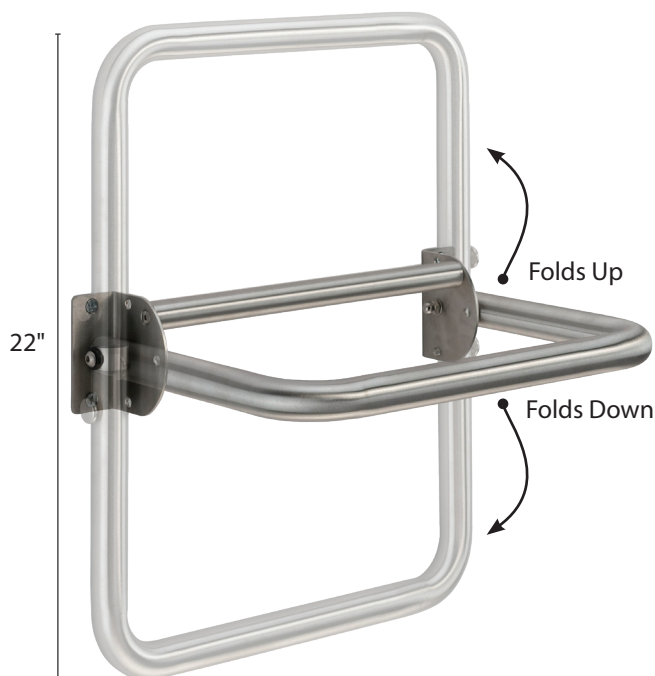

# INTRODUCING ... Stainless Steel Locking Support Grab Bar

- Designed for when someone needs help PULLING themselves up from a seated position.
- This unique grab bar is 17½" wide and 12" deep, folds up or down for storage and easily locks in place with a pin.
- Mount across from the toilet and use to pull up from sitting or lower onto the toilet.
- Use in the shower and never worry about rust due to Stainless Steel construction.
- Help caregivers to steady and support themselves.
- Designed for pulling and lowering.
- Two finishes: N1 Satin/Brushed Nickel and W2 Painted White.
- 450-lb. horizontal (pulling) capacity and 250-lb. vertical load capacity.

**G56UGH01N1**  
Satin / Brushed Nickel Finish

**G06UGS01W2**  
Painted White Finish

Count on Ponte Giulio for all your Bathroom Safety Products.  
For more information or to order a Folding Grab Bar, call 262-522-6687 or  
email [becky.wright@PonteGiulioUSA.com](mailto:becky.wright@PonteGiulioUSA.com)