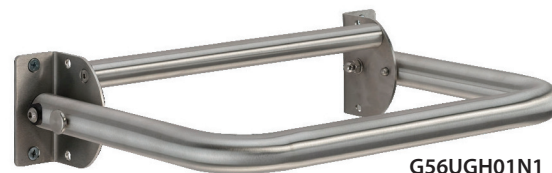

# INTRODUCING ... Stainless Steel Locking Support Grab Bar

- Designed for when someone needs help PULLING themselves up from a seated position.
- This unique grab bar is 17½" wide and 12" deep, folds up or down for storage and easily locks in place with a pin.
- Mount across from the toilet and use to pull up from sitting or lower onto the toilet.
- Use in the shower and never worry about rust due to Stainless Steel construction.
- Help caregivers to steady and support themselves.
- Designed for pulling and lowering.
- Two finishes: N1 Satin/Brushed Nickel and W2 Painted White.
- 450-lb. horizontal (pulling) capacity and 250-lb. vertical load capacity.

**G56UGH01N1**  
Satin / Brushed Nickel Finish

**G06UGS01W2**  
Painted White Finish

Count on Ponte Giulio for all your Bathroom Safety Products.  
For more information or to order a Folding Grab Bar, call 262-522-6687 or  
email [becky.wright@PonteGiulioUSA.com](mailto:becky.wright@PonteGiulioUSA.com)