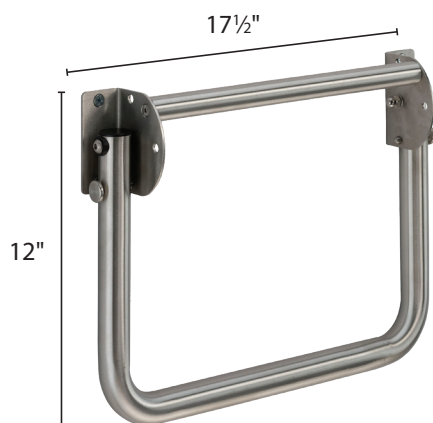

# INTRODUCING ... Stainless Steel Locking Support Grab Bar

- Designed for when someone needs help PULLING themselves up from a seated position.
- This unique grab bar is 17½" wide and 12" deep, folds up or down for storage and easily locks in place with a pin.
- Mount across from the toilet and use to pull up from sitting or lower onto the toilet.
- Use in the shower and never worry about rust due to Stainless Steel construction.
- Help caregivers to steady and support themselves.
- Designed for pulling and lowering.
- Two finishes: N1 Satin/Brushed Nickel and W2 Painted White.
- 450-lb. horizontal (pulling) capacity and 250-lb. vertical load capacity.

**G56UGH01N1**  
Satin / Brushed Nickel Finish

**G06UGS01W2**  
Painted White Finish

Count on Ponte Giulio for all your Bathroom Safety Products.  
For more information or to order a Folding Grab Bar, call 262-522-6687 or  
email [becky.wright@PonteGiulioUSA.com](mailto:becky.wright@PonteGiulioUSA.com)